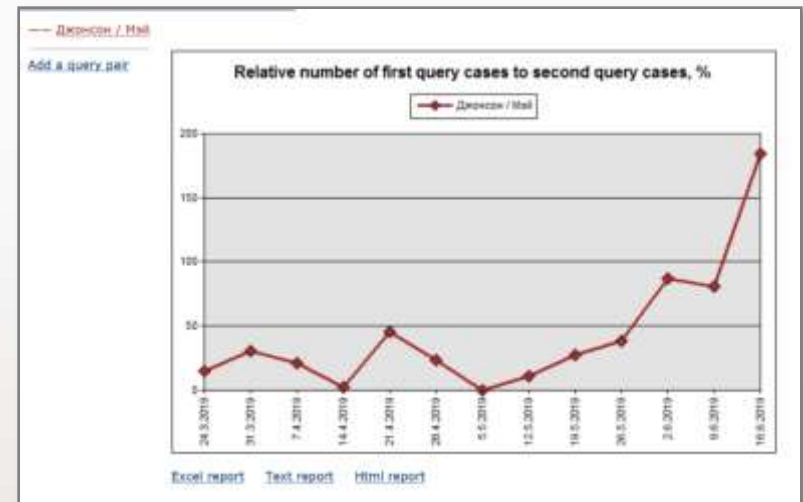

The reports can be downloaded as MSEXcel file, Text report, Html report.

References to companies, countries, politicians or businessmen, separate words or their combinations can be analysed.